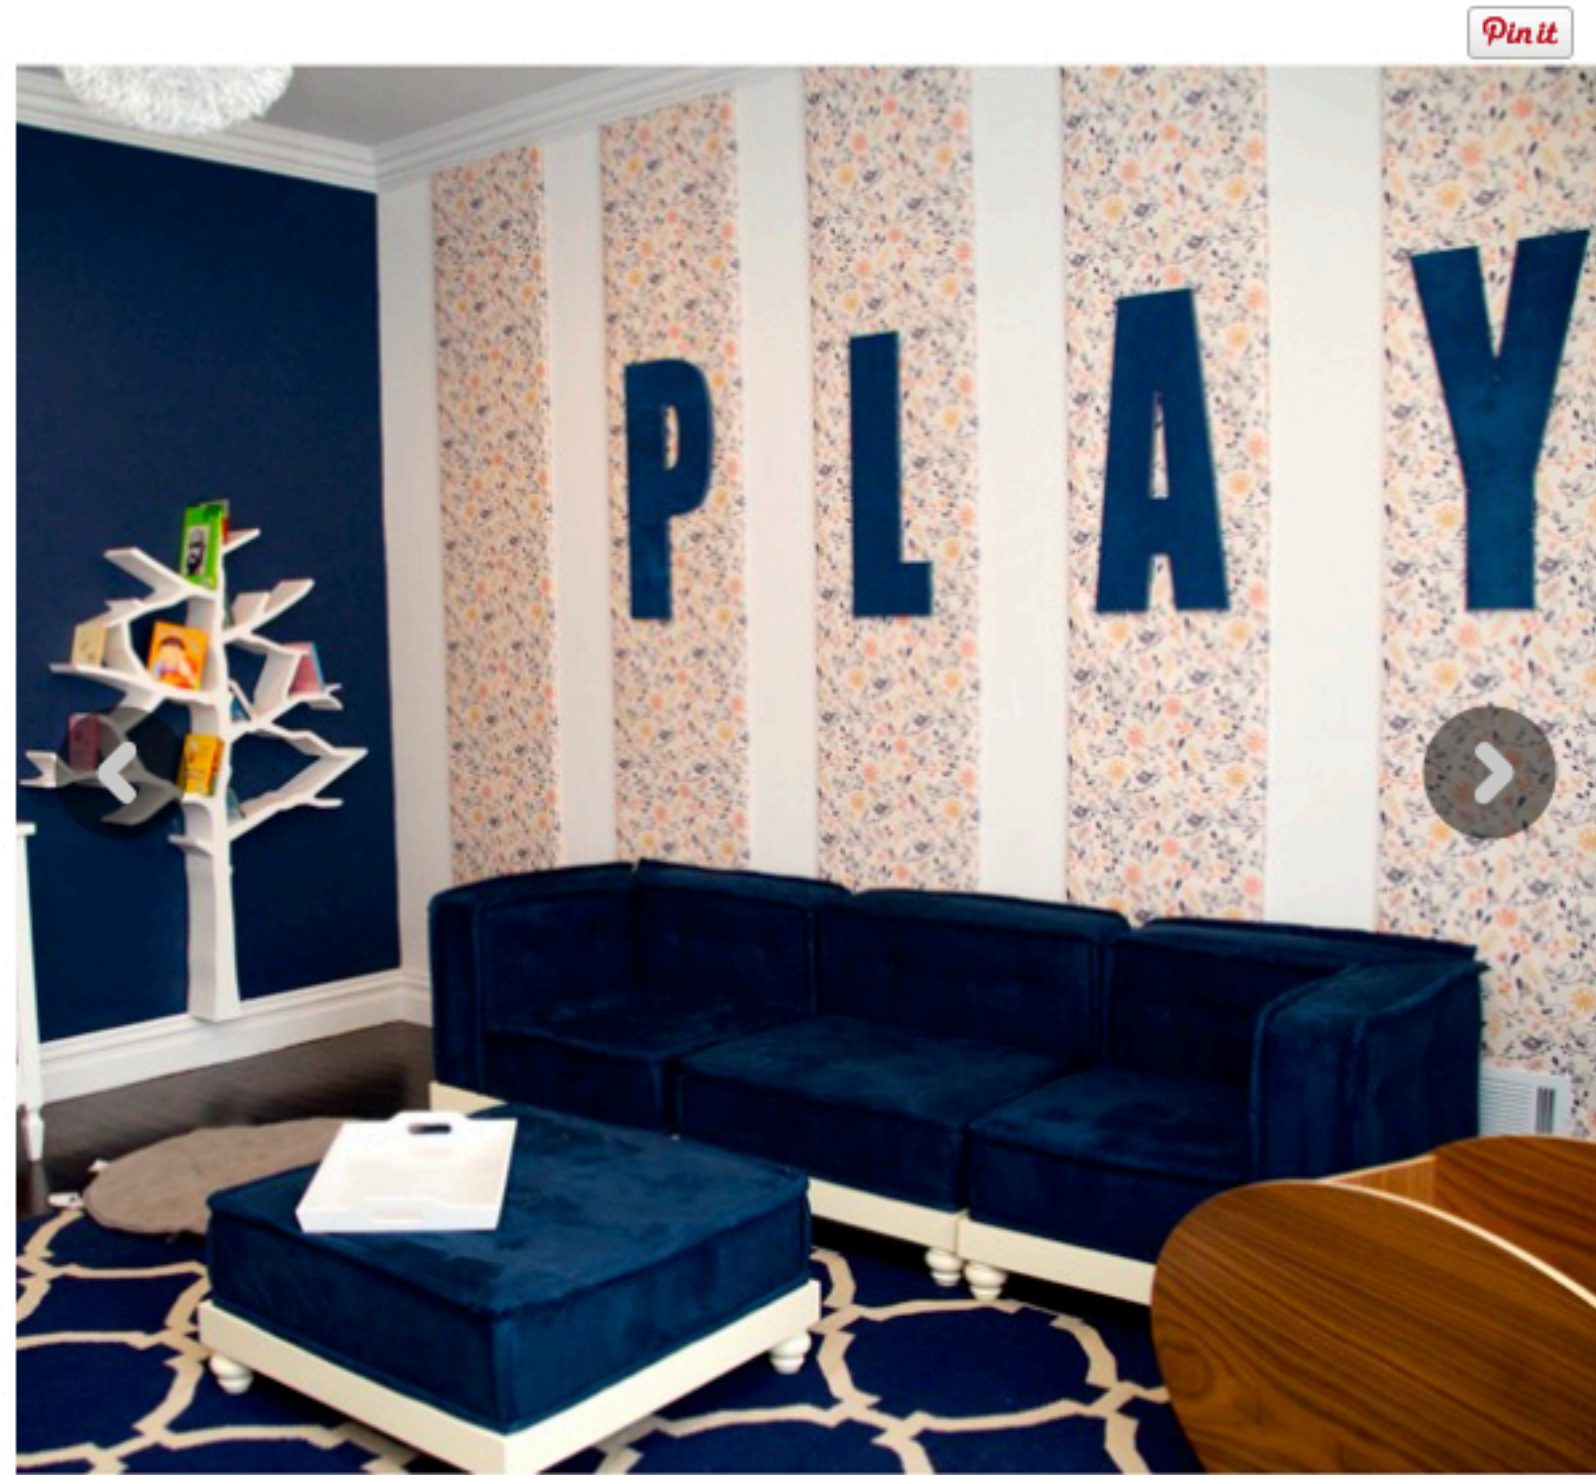

NURSERY

Nesting Trends: Cute Nursery Ideas From Celebrity Moms

Learn how celebs like Danielle Jonas, Kim Kardashian, and Jessica Alba decorated their nurseries. Then, steal their secrets.

By Vanessa Antonelli

Like Tweet Pin it g+1 Email Print

4 of 6 | Blue (It's not just for boys anymore!)

Pin it

Designed by Vanessa Antonelli, NessaLee Baby

Danielle and Kevin Jonas chose navy blue for Alena Rose's playroom

Blue (It's not just for boys anymore!)